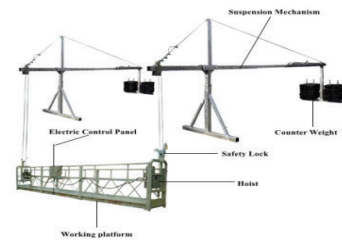

SPARE PARTS

Elephant stocks and provides spare or replacement parts for most tower crane, passenger hoist and suspension cradle. Our stock mainly includes electrical parts, mechanical parts, steel wire rope, electrical cable, chain sling and wire rope grease.

Elephant Rental Division have a wide selection of makes and models to choose from.

List of rental fleet

- | | | | |
|--------------------------|--------------------------|-------------------------|------------------------|
| Tower crane | Boom loader | Wheel loader | Excavator |
| Building hoist | Backhoe loader | Forklift | Power generator |
| Suspension cradle | Suspension Cradle | Roller compactor | |